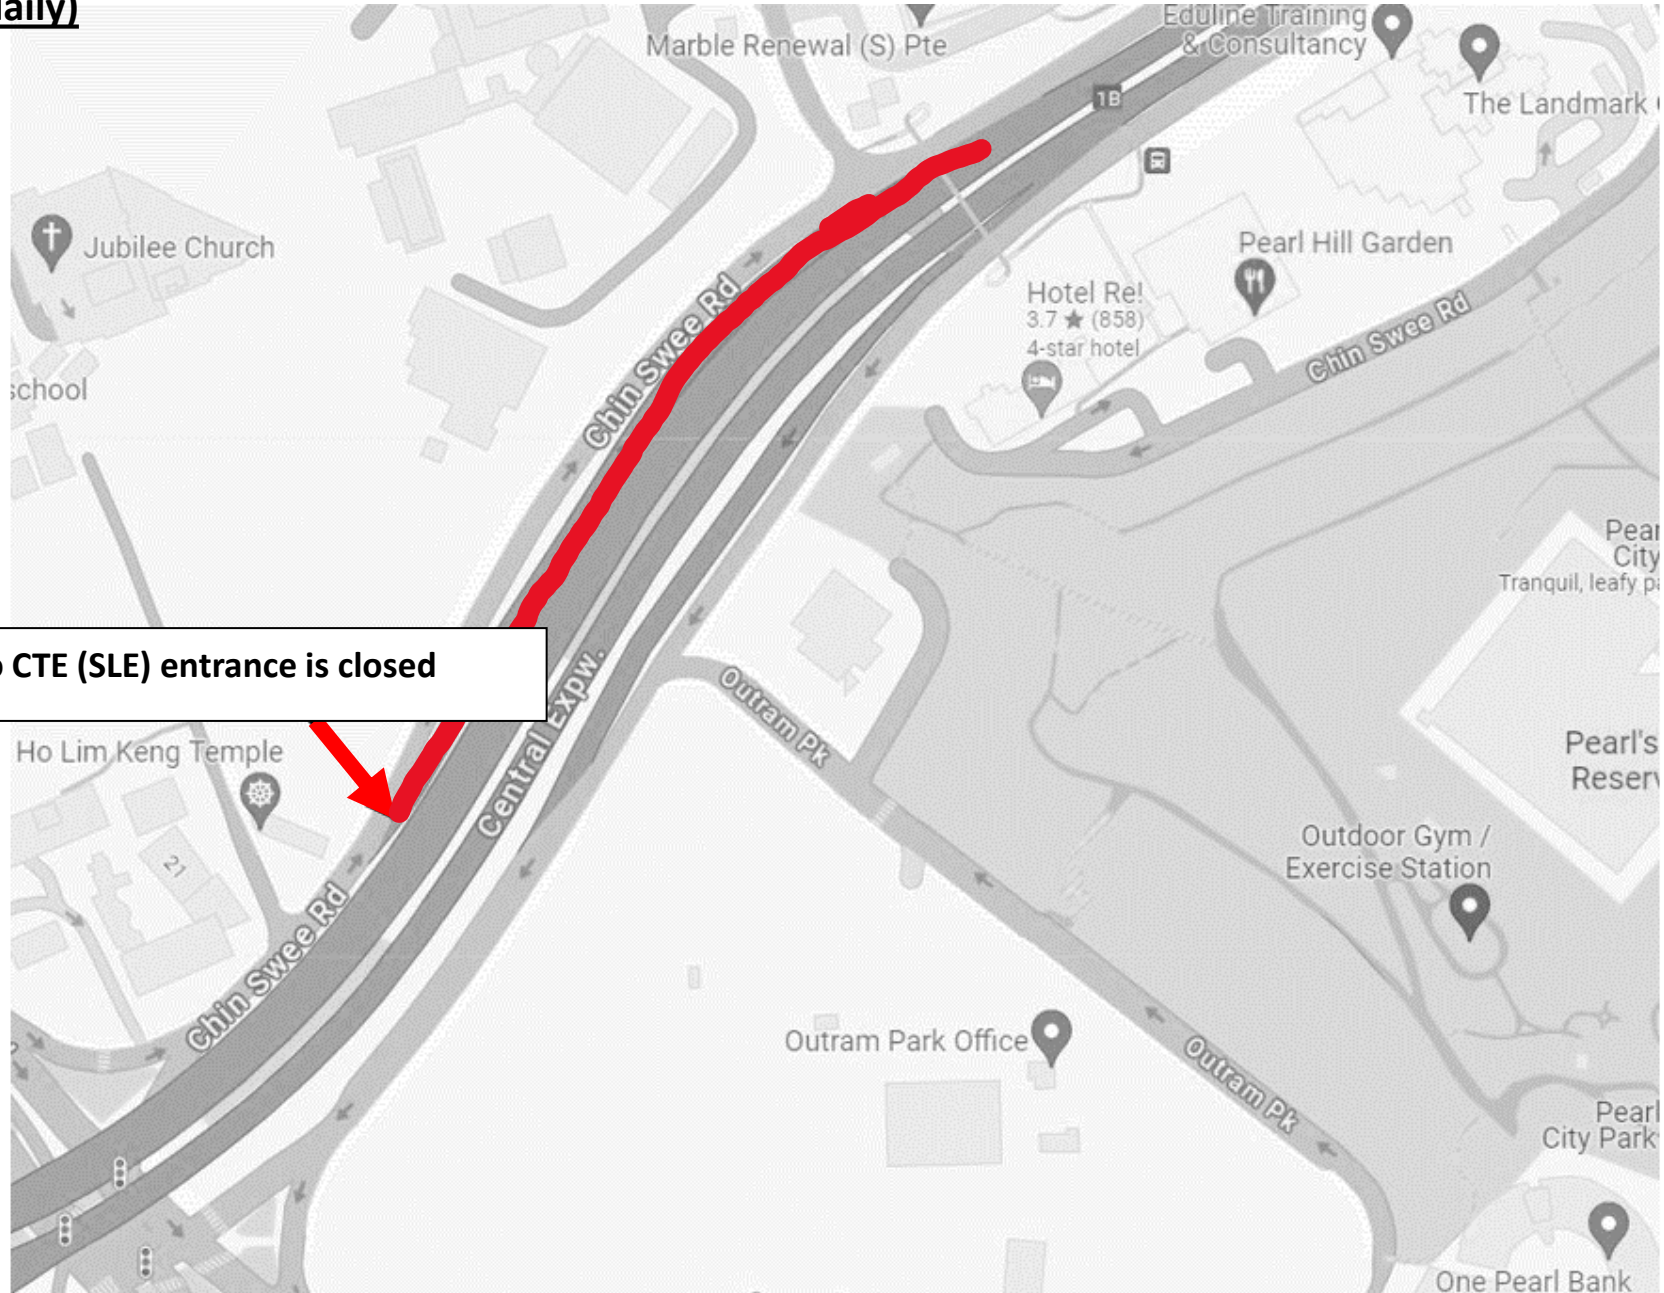

**10 October 2024 to 11 October 2024**

**12.00am to 05.00am (daily)**

**Chin Swee Rd to CTE (SLE) entrance is closed**

**17 October 2024 to 18 October 2024**

**12.00am to 05.00am (daily)**